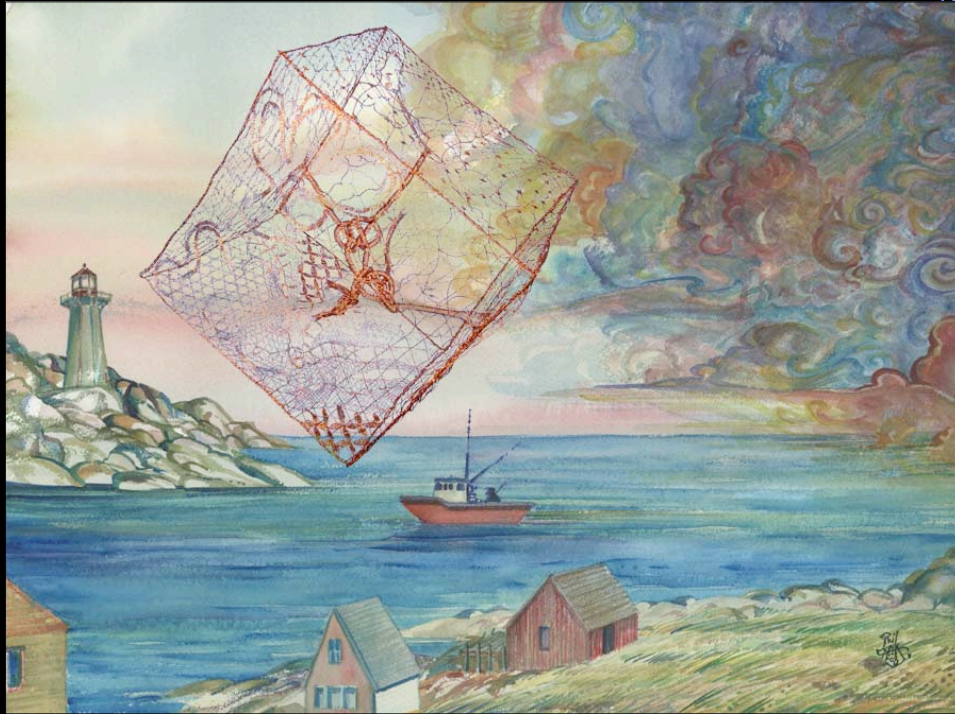

New Works by Phil Yeh & Lieve Jerger

Nova Scotia (12" x 16") Limited Edition of 200
Copper Lace by Lieve Jerger, Watercolor by Phil Yeh. ©2009

Bruges, Belgium (12" x 16") Limited Edition of 200
Watercolor by Phil Yeh, Copper Lace by Lieve Jerger. ©2009

You are invited to the Exhibition opening on Saturday, February 7, 2009 from 6 pm to 9 pm

Phil Yeh will unveil seven new fine art prints that combine his detailed watercolor paintings with the unique copper lace creations of Belgian artist Lieve Jerger at the **RED BRICK GALLERY** in Ventura, California, from January 25 to March 1, 2009. These works are part of a group show called "Magic Moments," put on by the gallery located at 328 E. Main Street in old town Ventura near the historic Mission. The artists will be on hand for the opening reception Saturday, February 7, from 6 to 9 p.m. Check out www.redbrickart.com or call (805) 643-6400 for further details about the exhibit, and visit the websites of the artists under Fine Art at www.wingedtiger.com and at www.copperlace.com